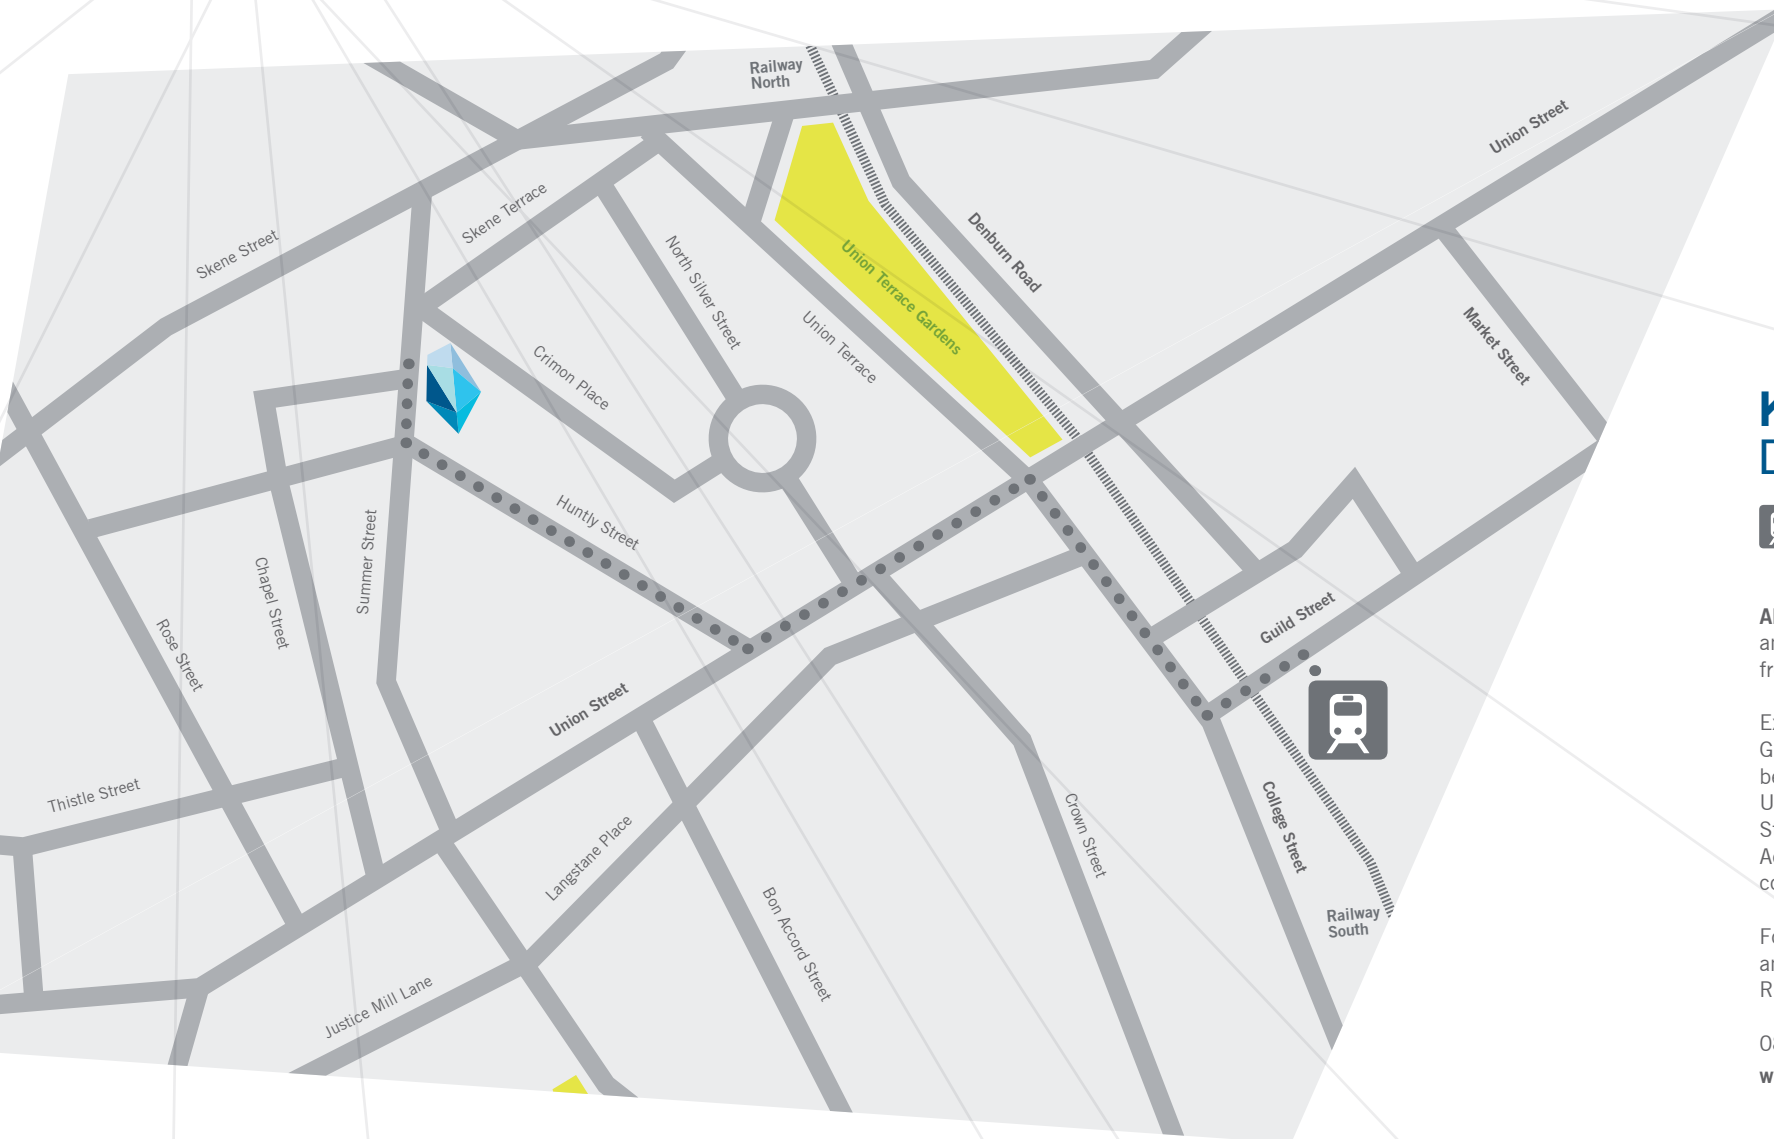

From the South via the A90

Continue on the A90 until the roundabout on Great Southern Road (B9077). Take the second exit across the bridge and at the next roundabout take the 3rd exit onto Holburn Street (A9013). Continue up Holburn Street and turn right onto Union Street (A9013), then turn left onto Huntly Street. We are on the right hand side. Access via Summer Street around the corner.

Parking - The nearest multi-storey car park is on Chapel Street. Parking is £2 for 2 hours and £1 every hour thereafter. It is a five minute walk to our office.

Kings Close Directions
By Air

King's Close Directions

BY AIR

Aberdeen Dyce (ABZ) is our nearest airport. There are plenty of taxi's available for pick up from the terminal. Depending on traffic, this costs approximately £20.

When driving from the Airport, head south on Brent Road towards Upper Farburn Road. At the roundabout, take the 2nd exit onto Argyll Road. Turn left onto Dyce Drive. At the roundabout, take the 1st exit onto Inverurie Road (A96). At the next roundabout, take the 2nd exit onto Auchmill Road (A96). Continue to follow the A96, take the 3rd exit at the roundabout onto North Anderson Drive. Follow onto Anderson Drive and turn left at Queen's Road roundabout. Continue onto Carden place then turn right at Waverly Place. Turn Right at Victoria Street. Turn Left onto Albyn Place and continue onto Union Street and then turn left onto Huntly Street. We are on the right hand side.

Kings Close Directions
By Rail

King's Close Directions

BY RAIL

Aberdeen is the nearest railway station and our offices are a **15 minute walk** from the station.

Exit the railway station on Guild Street. Guild Street turns slightly right to become Bridge Street. Turn left on to Union Street. Turn right on to Huntly Street. We are on the right hand side. Access via Summer Street around the corner.