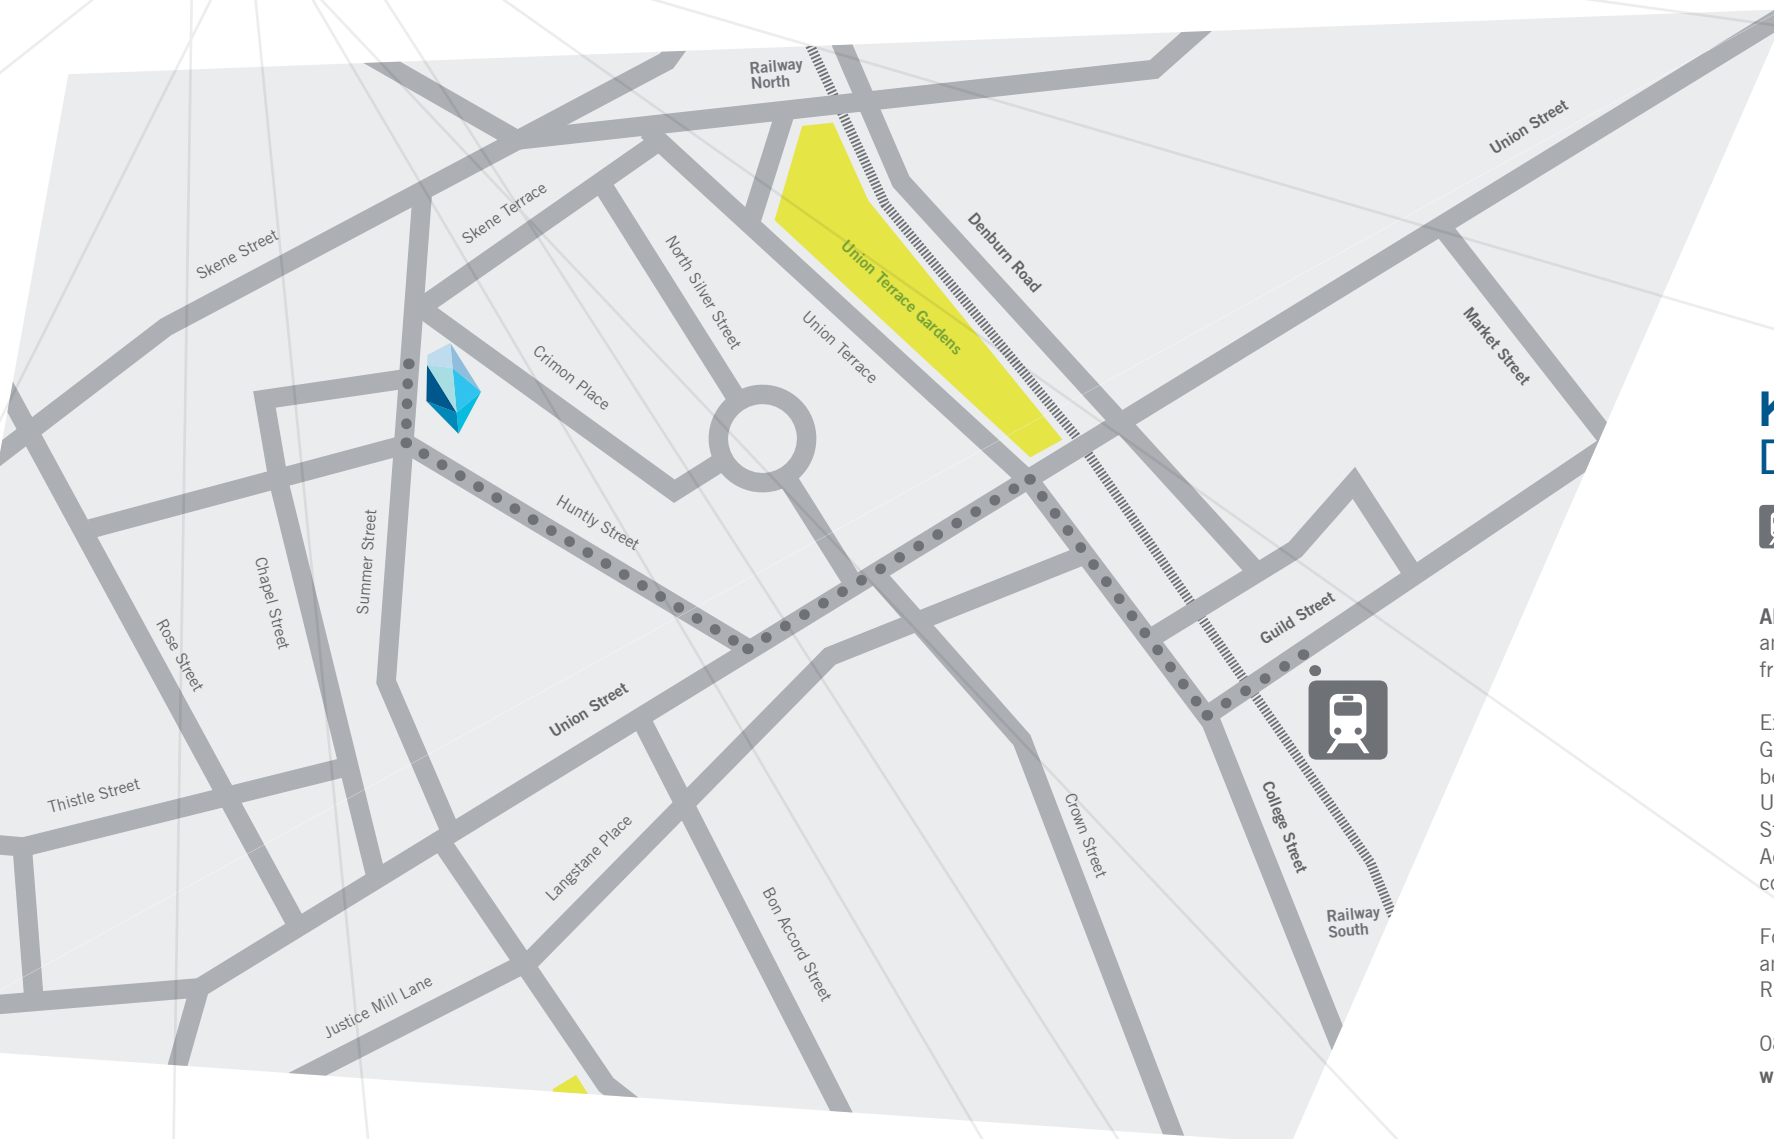

From the North via the A90

Continue on the A90 until the roundabout, take the 2nd exit into Ellon Road (A956). Continue to follow the A956, go through 1 roundabout and take the 2nd exit onto King Street (A956). King Street turns slightly right and becomes Union Street (A9013). Turn right onto Huntly street. We are on the right hand side.

From the South via the A90

Continue on the A90 until the roundabout on Great Southern Road (B9077). Take the second exit across the bridge and at the next roundabout take the 3rd exit onto Holburn Street (A9013). Continue up Holburn Street and turn right onto Union Street (A9013), then turn left onto Huntly Street. We are on the right hand side. Access via Summer Street around the corner.

BY AIR

Aberdeen Dyce (ABZ) is our nearest airport. There are plenty of taxi's available for pick up from the terminal. Depending on traffic, this costs approximately £20.

When driving from the Airport, head south on Brent Road towards Upper Farburn Road. At the roundabout, take the 2nd exit onto Argyll Road. Turn left onto Dyce Drive. At the roundabout, take the 1st exit onto Inverurie Road (A96). At the next roundabout, take the 2nd exit onto Auchmill Road (A96). Continue to follow the A96, take the 3rd exit at the roundabout onto North Anderson Drive. Follow onto Anderson Drive and turn left at Queen's Road roundabout. Continue onto Carden place then turn right at Waverly Place. Turn Right at Victoria Street. Turn Left onto Albyn Place and continue onto Union Street and then turn left onto Huntly Street. We are on the right hand side.

Kings Close Directions
By Rail

King's Close Directions

BY RAIL

Aberdeen is the nearest railway station and our offices are a **15 minute walk** from the station.

Exit the railway station on Guild Street. Guild Street turns slightly right to become Bridge Street. Turn left on to Union Street. Turn right on to Huntly Street. We are on the right hand side. Access via Summer Street around the corner.